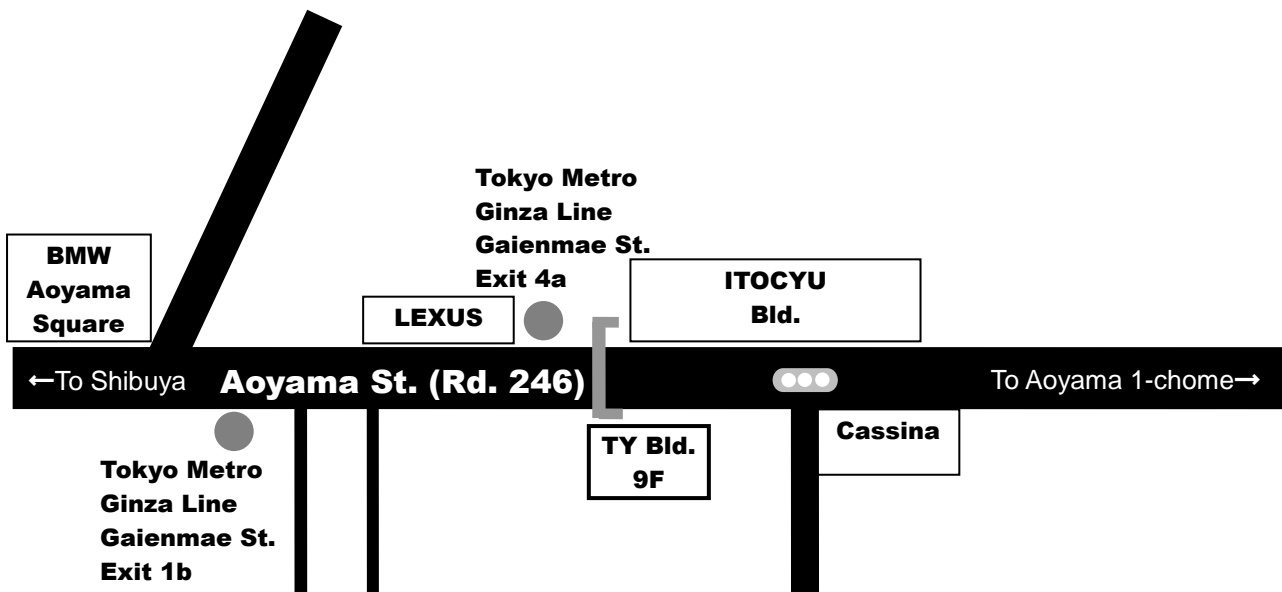

## T.Y. Limited, inc

9F TY BLD., 2-22-18 Minami-Aoyama, Minato-ku, Tokyo 107-0062 Japan

Tel: 03-5775-7816

FAX: 03-5413-8810

\*2 minutes from #4a Exit of Gaaienmae Station (walk across the pedestrian bridge)

\*3 minutes from #1b Exit of Gaaienmae Station